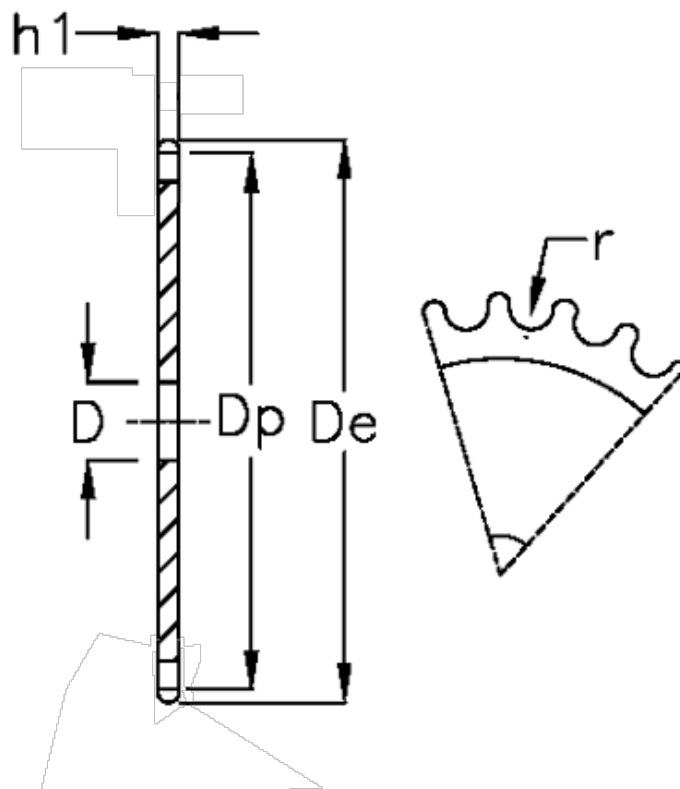

Article number: 616021006055

Description: Plate wheel 10 B-1 Z=55 simplex

Measures

C	= 2
D	= 20
De	= 285.5
Dp	= 278.08
For chain size	= 5/8 x 3/8
For chain type	= 10 B-1
h1	= 9.1
Number of teeth	= 55

$r = 10.16$